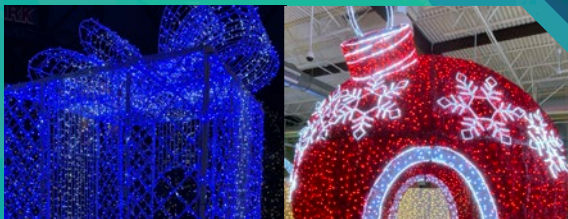

Magical Lights

Delight patrons with lanterns or RGB musical Christmas trees (available in 32, 40, 60, 80, and 100-foot trees), where lights dance in time with holiday tunes.

Provide opportunities for unforgettable holiday memories and photo opportunities with our elaborate, fun holiday light displays.